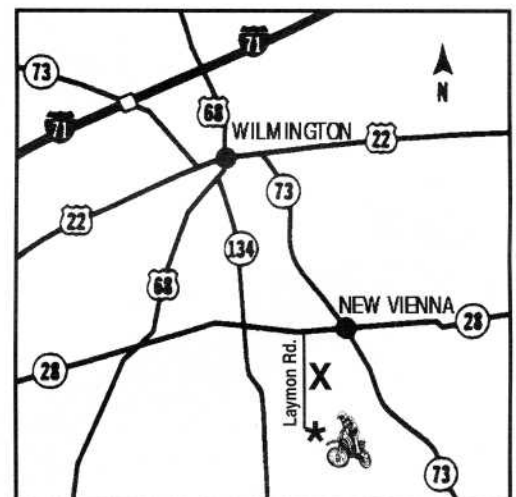

# NEW VIENNA MOTORSPORTS Park L.L.C.

\$25 Non-Refundable Administration Fee

**Ride all day for just \$15**  
**at Southwest Ohio's only off-road riding park!**

**HOURS: Closed Monday & Tuesday**  
**Wednesday, Thursday & Friday 12:00 a.m. - Dusk**  
**Saturday & Sunday 9:00 a.m. - Dusk**

- *For more information, call (937) 987-2100*
- *Riders are required to wear helmets and sign a release*
- *Less than 1 hour away from Dayton, Columbus and Cincinnati!*

New Vienna Motorsports Park, LLC  
201 Laymon Rd. (runs off US 28)  
The park entrance is 1/8 mile on left.  
New Vienna, Ohio 45159

X = Low Bridge 8'6"